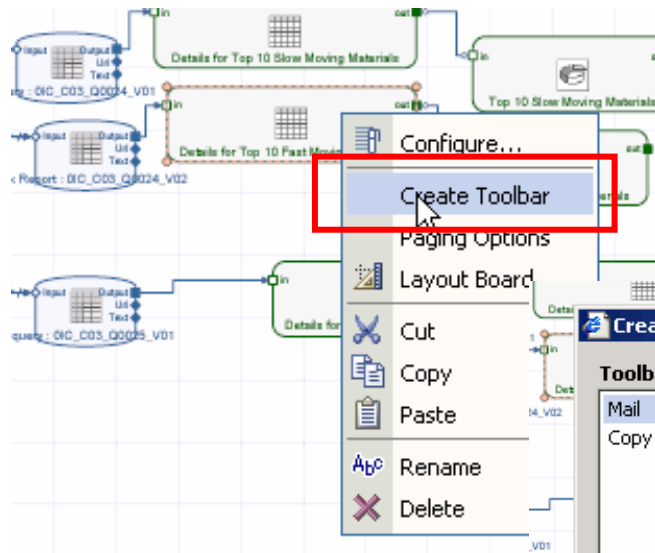

Hyperlink (Email)

Design time

Open Create Toolbar option

Settings to generate Email option

The 'Create Toolbar Buttons' dialog box is shown, with the 'Mail' button selected in the 'Toolbar Buttons' list. The 'Define Action' section is highlighted with a red box, showing the following settings:

- Action type: ☒ System action ☐ Custom action ☐ No action
- System action:
- Apply to:
- Hyperlink address:
- Action code:

Buttons for 'OK' and 'Cancel' are visible at the bottom right of the dialog.