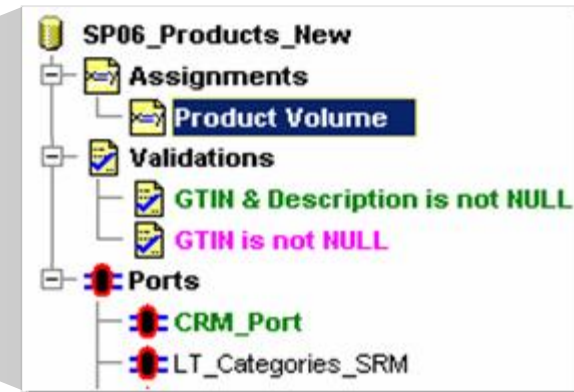

Extended UWL integration

- Create and launch workflow jobs, support for validation step

GUI based installation on UNIX platforms

- Graphical setup of MDM Server and runtime environment

Extended API coverage

- Locking/Unlocking and protection of records etc.

Improved System Monitoring and Analysis

- Integration into Solution Manager Diagnostics 4.0
- Integration into Wily Introscope for deep-dive analysis
- Extended information and improved handling of MDM log and trace files